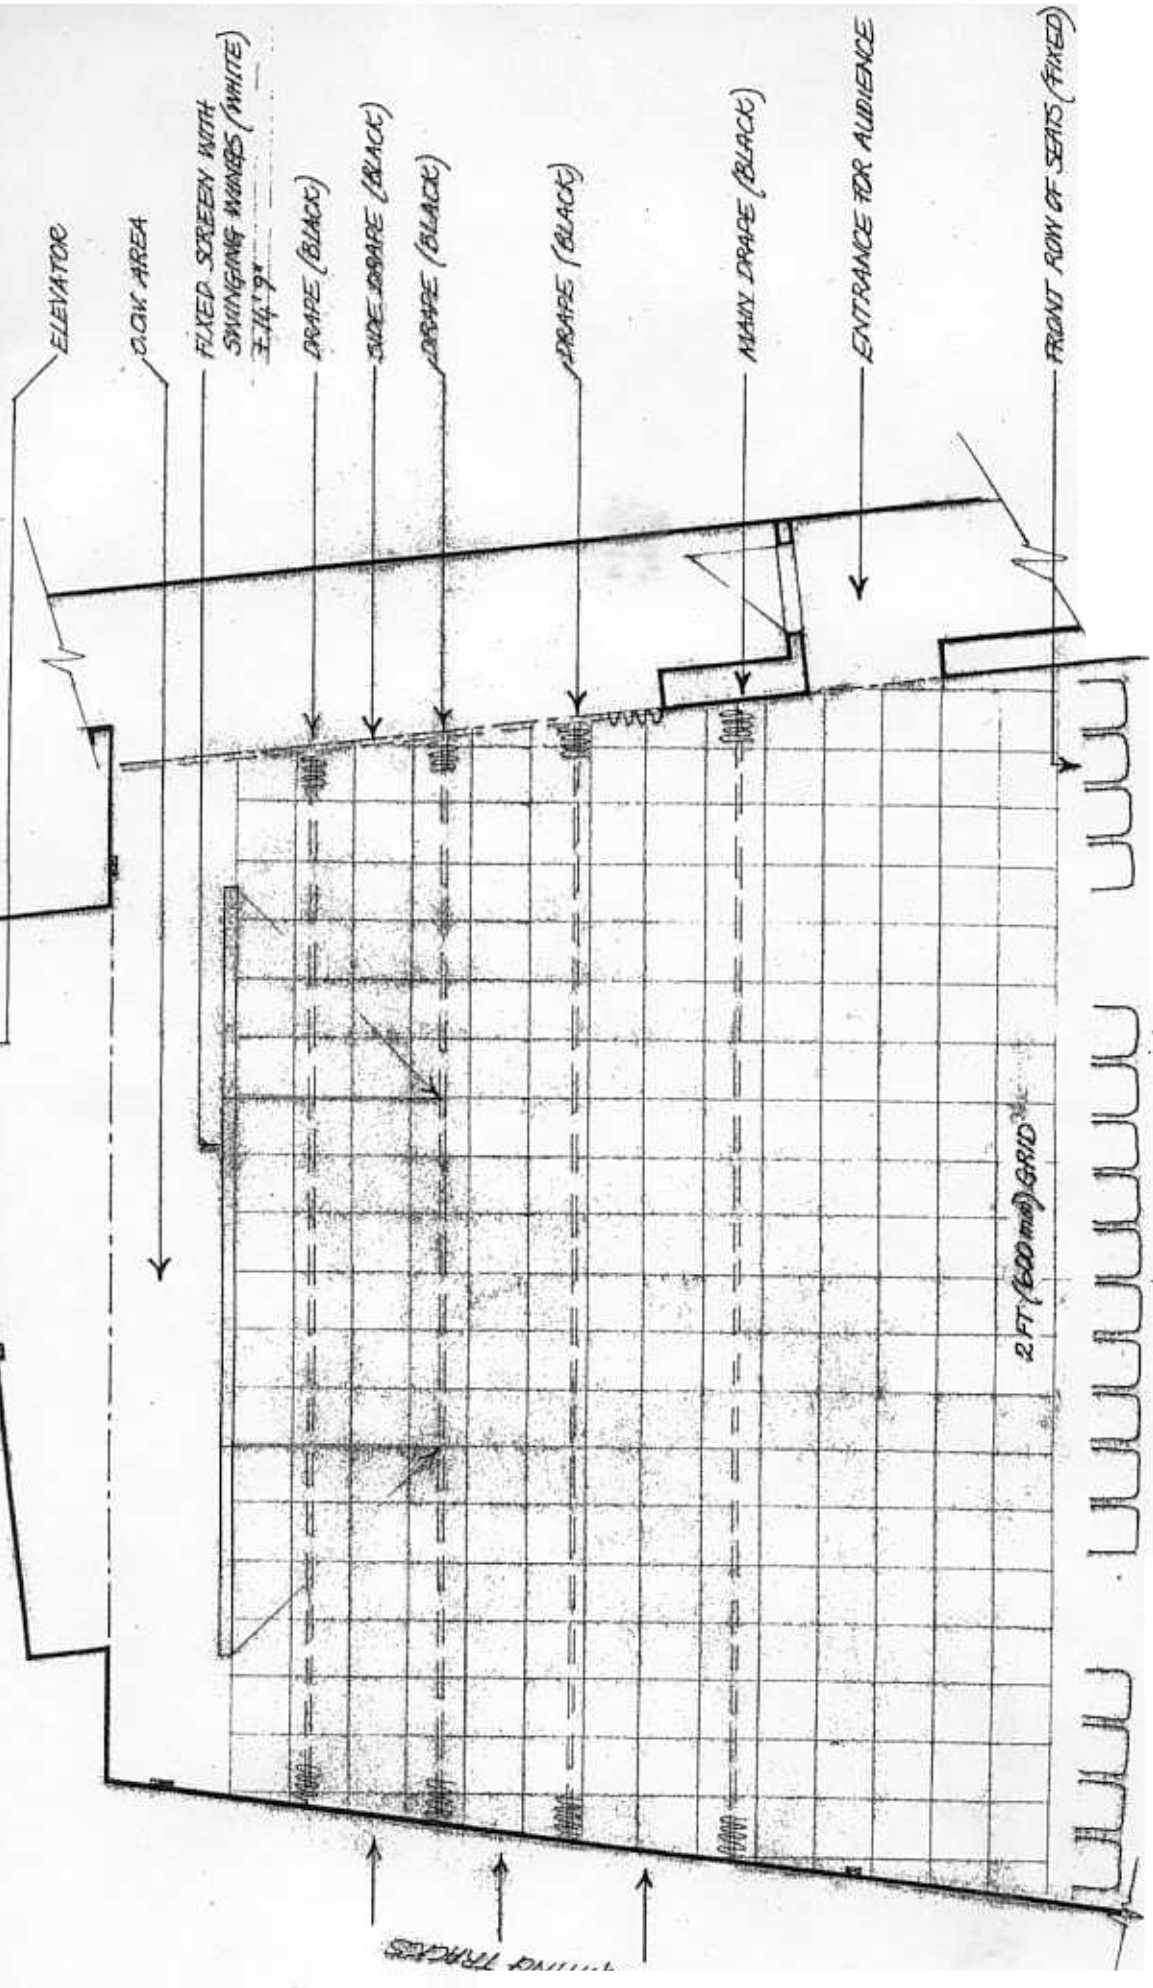

ELECTRICAL OUTLETS

MILLENNIUM PLACE
STAGE AREA

SCALE: 1"=50'
DRAWN BY SALLY ENGELBAK

2-foot (600mm) Grid

Maurice Young Millennium Place
 4335 Blackcomb Way, Whistler, BC V0N1B4 Canada
 604 935 8410 MYMP@myPlaceWhistler.org